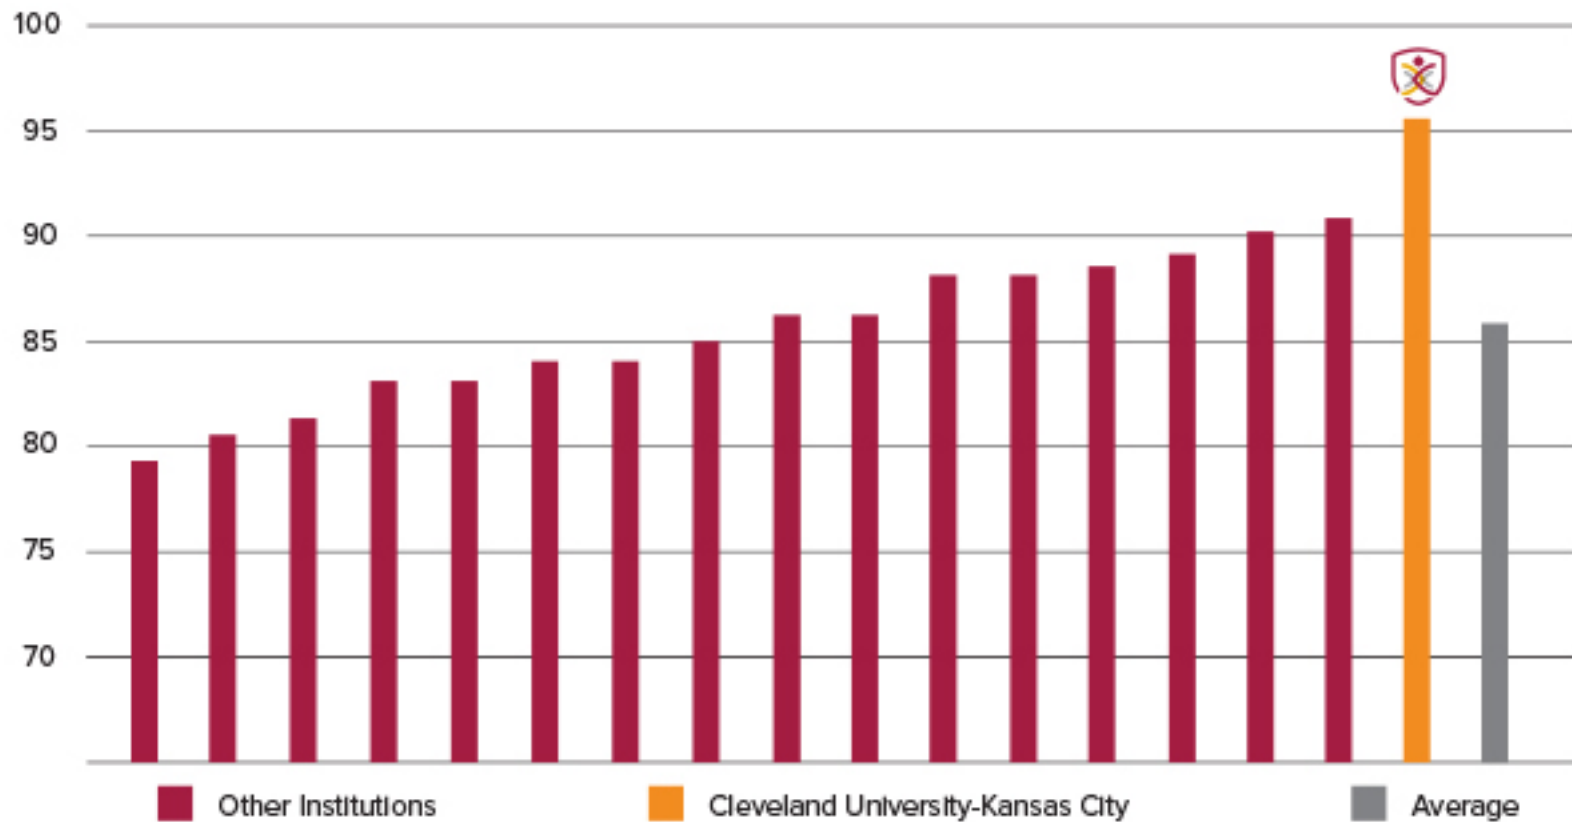

## 2016-2019 NBCE LICENSING EXAM SUCCESS RATE BY COLLEGE

(CCE Policy 56 - Percentage of Graduates Passing All Parts (I, II, III, IV) of NBCE Exams within six (6) months post-graduation)

SOURCE:  
<https://www.coe-usa.org/dcp-information.html>